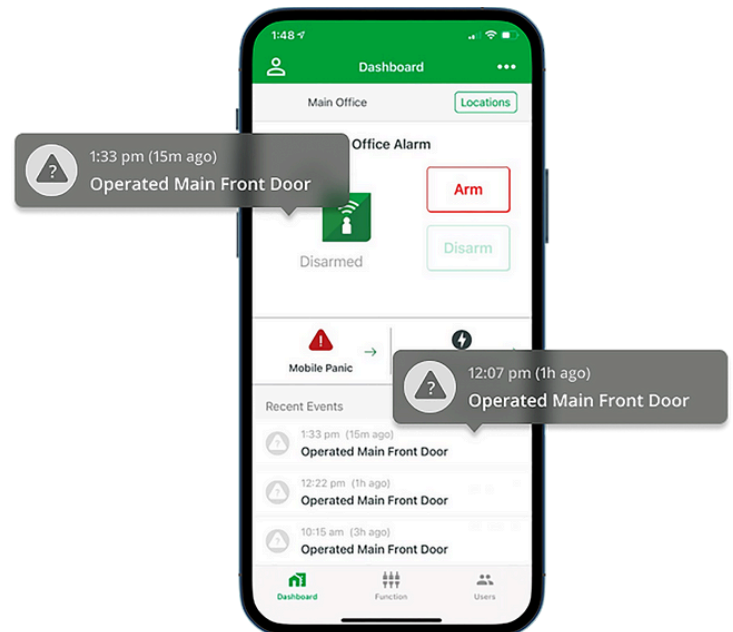

### ■ Eliminate The Risk of Privacy Breaches

Video clips are sent straight from cameras to the monitoring centre via Permaconn's ISO 27001 certified network eliminating the need to access your network and significantly reducing cyber risks.

### ■ Multiple camera connection

All cameras in and around your premises can be connected to a single network, with fast and easy integration.

### ■ Pocket Secure App

The Pocket Secure App empowers you to manage and monitor your system on your smartphone, giving you visibility and control. View live statuses and receive real-time alerts – wherever you are.